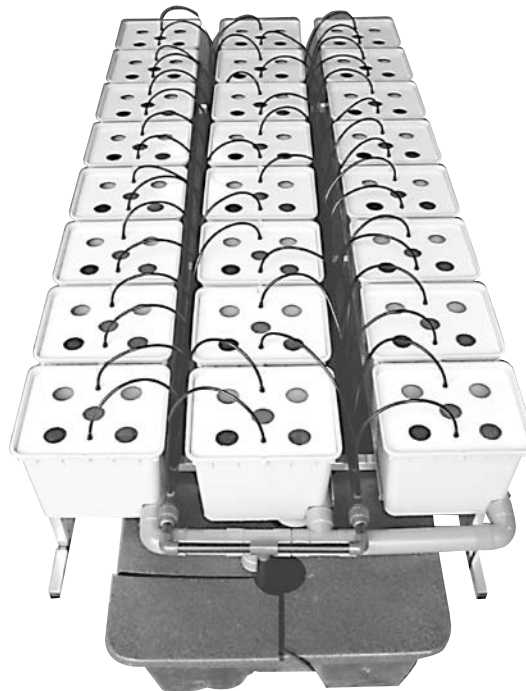

## Dutch Pot Aero 1m<sup>2</sup>

---

60 plants  
L = 120 cm, l = 100 cm, H = 67 cm

## Dutch Pot Aero 2m<sup>2</sup>

---

120 plants  
L = 220 cm, l = 100 cm, H = 67 cm

	DPS AERO 1 m <sup>2</sup>	DPS AERO 2 m <sup>2</sup> *	Réf
A	1	1	RE04000
A <sub>1</sub>	1	1	CV02001
B	12	24	PO02000
C	12	24	CV05000
D	1	1	AL21001 AL21002*
E	1	1	PM11006 PM11009*
E <sub>1</sub>	-	1	RA11006
F	2	3	SP02001
G	2	2	AL31002 AL31004*
H	6	6	SP05002 SP05003*
I	1	1	RT11001 RT11004*
I <sub>1</sub>	1	1	RT11002 RT11005*
I <sub>2</sub>	1	1	RT11003 RT11006*