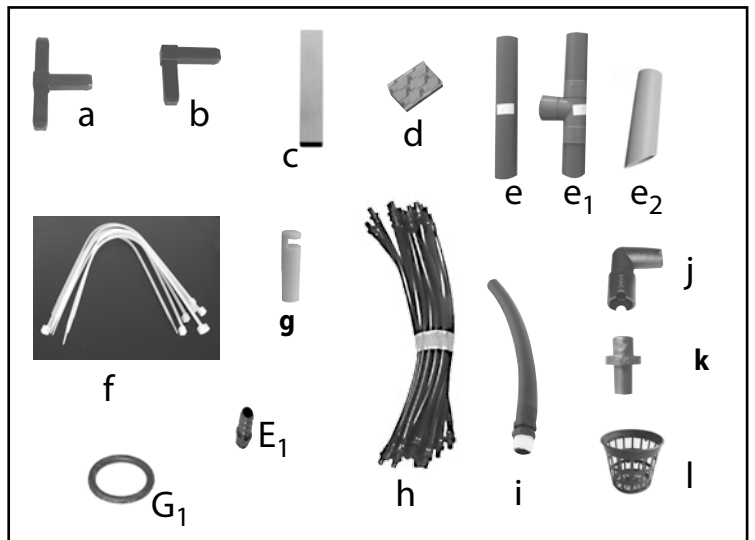

## Dutch Pot Aero 2m<sup>2</sup>

---

120 plants  
L = 220 cm, l = 100 cm, H = 67 cm

	DPS AERO 1 m <sup>2</sup>	DPS AERO 2 m <sup>2</sup> *	Réf
A	1	1	RE04000
A <sub>1</sub>	1	1	CV02001
B	12	24	PO02000
C	12	24	CV05000
D	1	1	AL21001 AL21002*
E	1	1	PM11006 PM11009*
E <sub>1</sub>	-	1	RA11006
F	2	3	SP02001
G	2	2	AL31002 AL31004*
H	6	6	SP05002 SP05003*
I	1	1	RT11001 RT11004*
I <sub>1</sub>	1	1	RT11002 RT11005*
I <sub>2</sub>	1	1	RT11003 RT11006*