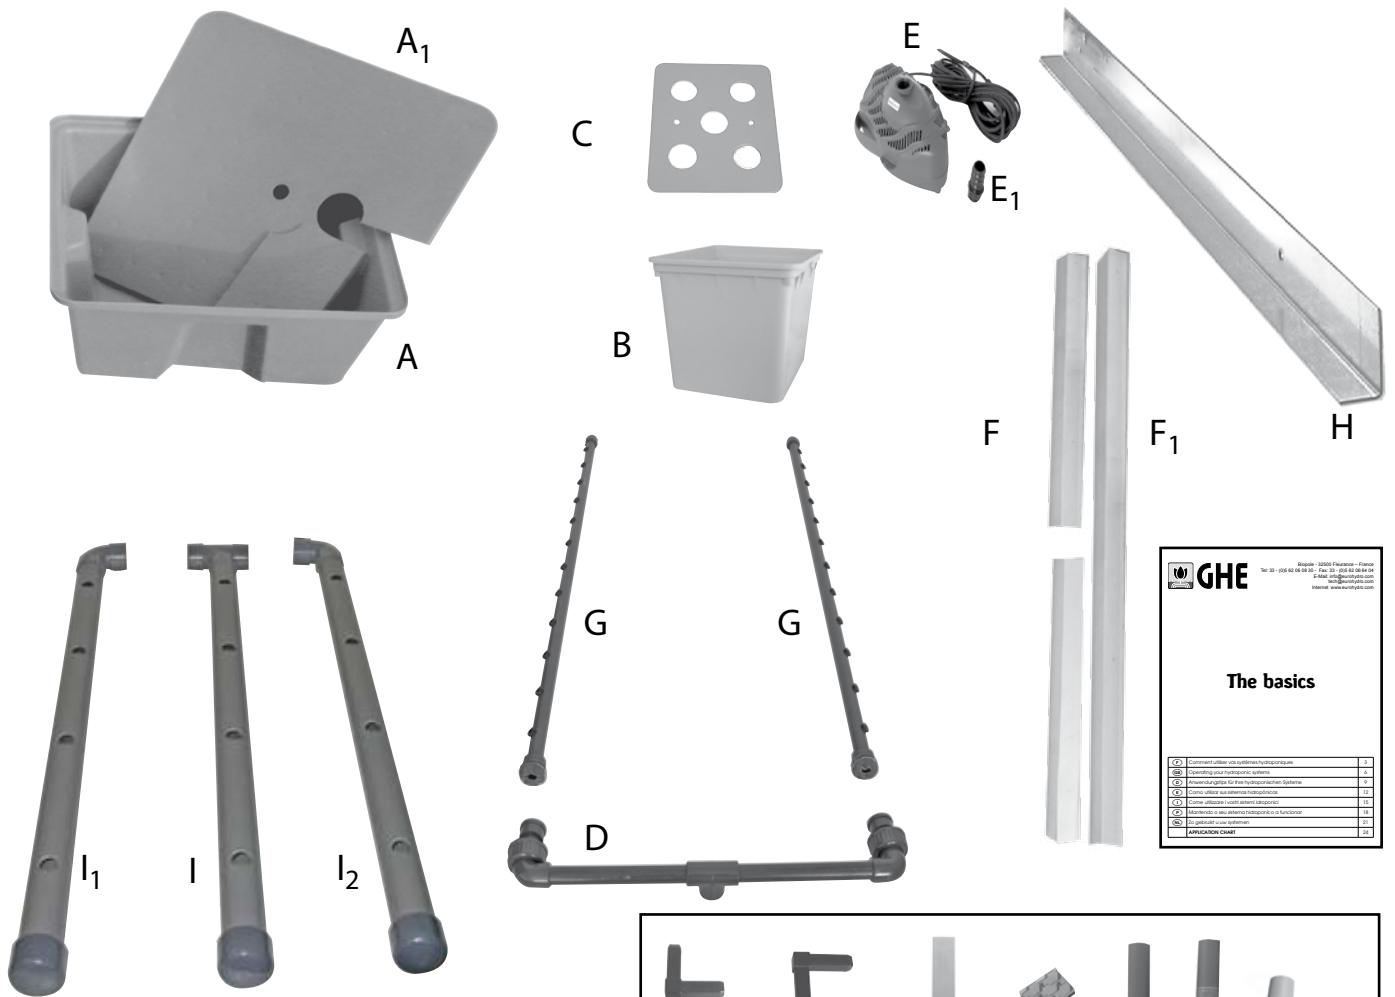

## Dutch Pot Aero 1m<sup>2</sup>

---

60 plants  
L = 120 cm, l = 100 cm, H = 67 cm

## Dutch Pot Aero 2m<sup>2</sup>

---

120 plants  
L = 220 cm, l = 100 cm, H = 67 cm

	DPS AERO 1 m <sup>2</sup>	DPS AERO 2 m <sup>2</sup> *	Réf
A	1	1	RE04000
A <sub>1</sub>	1	1	CV02001
B	12	24	PO02000
C	12	24	CV05000
D	1	1	AL21001 AL21002*
E	1	1	PM11006 PM11009*
E <sub>1</sub>	-	1	RA11006
F	2	3	SP02001
G	2	2	AL31002 AL31004*
H	6	6	SP05002 SP05003*
I	1	1	RT11001 RT11004*
I <sub>1</sub>	1	1	RT11002 RT11005*
I <sub>2</sub>	1	1	RT11003 RT11006*