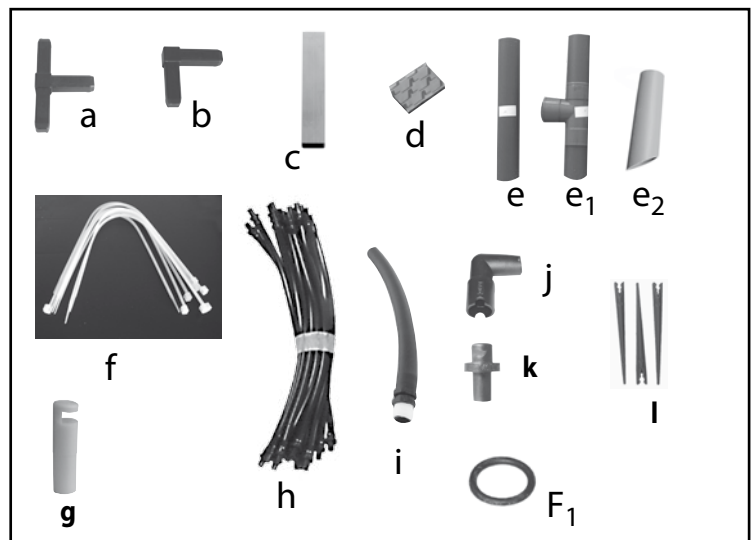

GHE

Bringing Nature and Technology Together
www.eurohydro.com

45 mn

GRATIS

Flora Series
1 L

Dutch Pot Hydro 1m²

60 plants
L = 120 cm, l = 100 cm, H = 67 cm

Dutch Pot Hydro 2m²

120 plants
L = 220 cm, l = 100 cm, H = 67 cm

	DPS HYDRO 1 m ²	DPS HYDRO 2 m ² *	Réf
A	1	1	RE04000
A ₁	1	1	CV02001
B	12	24	PO02000
C	1	1	PM11005 PM11007*
D	6	6	SP05002 SP05003*
E	1	1	RT11001 RT11004*
E ₁	1	1	RT11002 RT11005*
E ₂	1	1	RT11003 RT11006*
F	2	2	AL31001
G	1	1	AL21001 AL21002*
H	2	3	SP02001

	DPS HYDRO 1 m ²	DPS HYDRO 2 m ²	Réf
a	4	6	RA61003
b	4	6	RA61002
c	8	12	EI21018
d	12	18	EI21006
e	1	1	RT11007
f	6	8	FX11006
g	12	24	RA41006
h	12	24	EI21001
i	12	24	RA41004
j	24	48	PO02001
k	4	8	RA41002