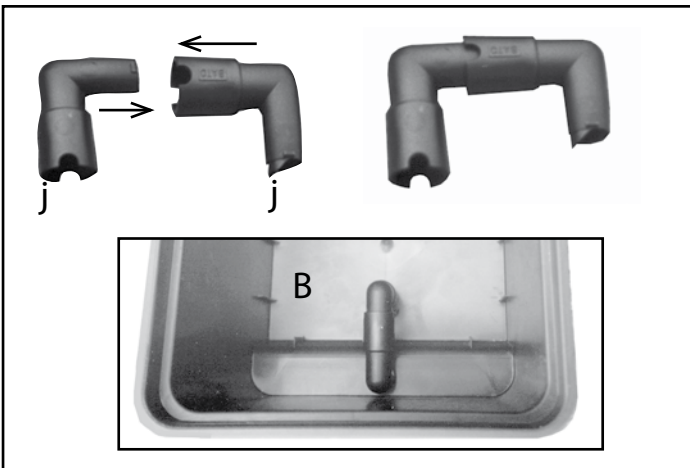

GHE

Bringing Nature and Technology Together
www.eurohydro.com

45 mn

GRATIS

Flora Series
1 L

Dutch Pot Hydro 1m²

60 plants
L = 120 cm, l = 100 cm, H = 67 cm

Dutch Pot Hydro 2m²

120 plants
L = 220 cm, l = 100 cm, H = 67 cm

	DPS HYDRO 1 m ²	DPS HYDRO 2 m ² *	Réf
A	1	1	RE04000
A ₁	1	1	CV02001
B	12	24	PO02000
C	1	1	PM11005 PM11007*
D	6	6	SP05002 SP05003*
E	1	1	RT11001 RT11004*
E ₁	1	1	RT11002 RT11005*
E ₂	1	1	RT11003 RT11006*
F	2	2	AL31001
G	1	1	AL21001 AL21002*
H	2	3	SP02001

	DPS HYDRO 1 m ²	DPS HYDRO 2 m ²	Réf
a	4	6	RA61003
b	4	6	RA61002
c	8	12	EI21018
d	12	18	EI21006
e	1	1	RT11007
f	6	8	FX11006
g	12	24	RA41006
h	12	24	EI21001
i	12	24	RA41004
j	24	48	PO02001
k	4	8	RA41002