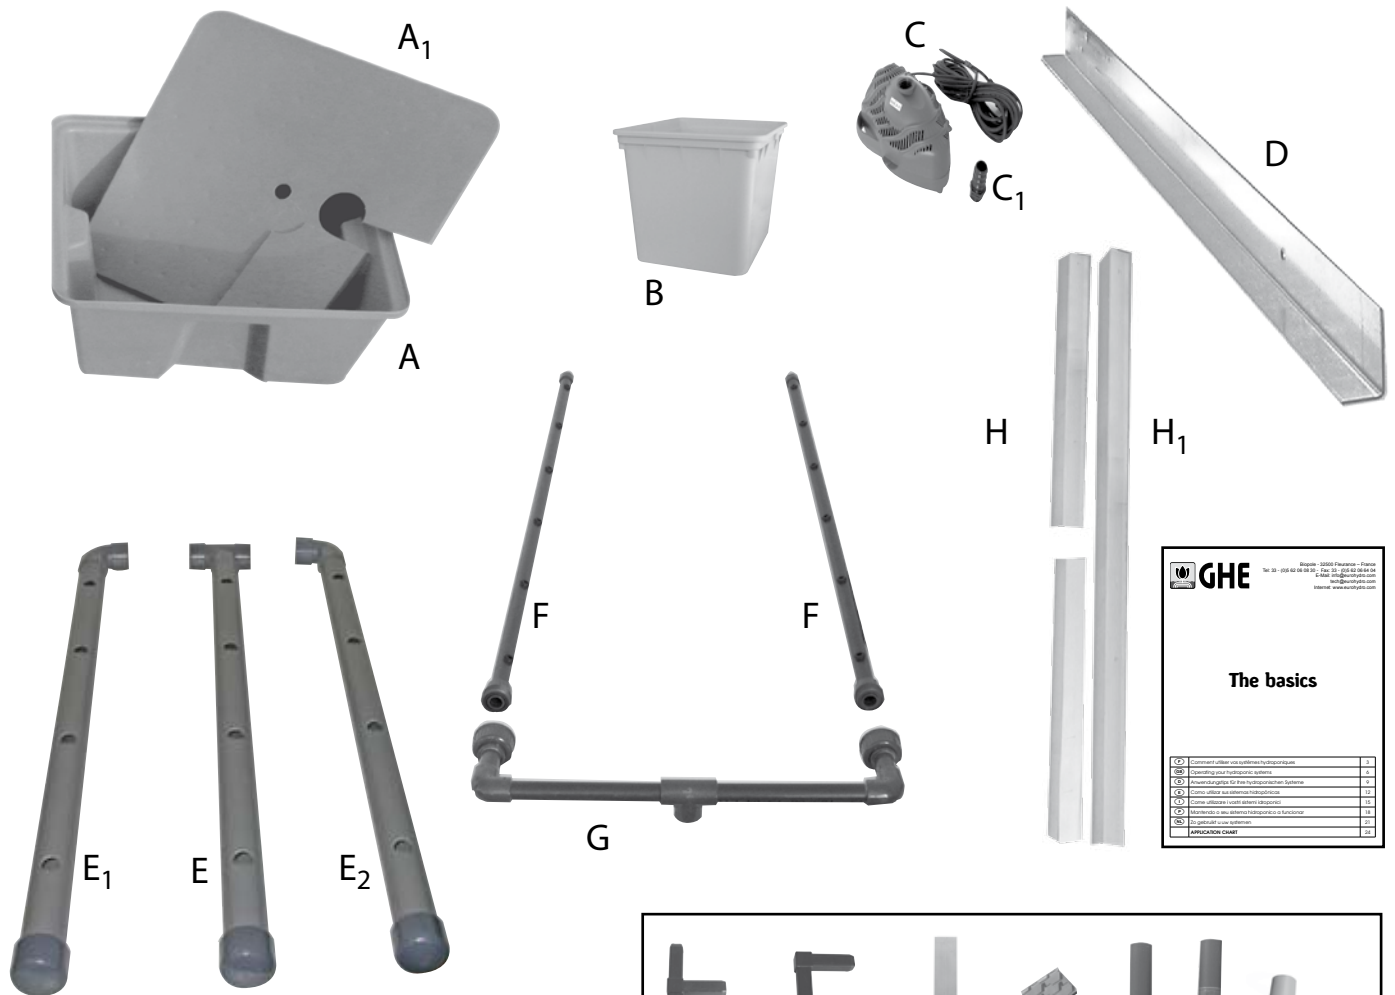

GHE

Bringing Nature and Technology Together
www.eurohydro.com

45 mn

GRATIS

Flora Series
1 L

Dutch Pot Hydro 1m²

60 plants
L = 120 cm, l = 100 cm, H = 67 cm

Dutch Pot Hydro 2m²

120 plants
L = 220 cm, l = 100 cm, H = 67 cm

	DPS HYDRO 1 m ²	DPS HYDRO 2 m ² *	Réf
A	1	1	RE04000
A ₁	1	1	CV02001
B	12	24	PO02000
C	1	1	PM11005 PM11007*
D	6	6	SP05002 SP05003*
E	1	1	RT11001 RT11004*
E ₁	1	1	RT11002 RT11005*
E ₂	1	1	RT11003 RT11006*
F	2	2	AL31001
G	1	1	AL21001 AL21002*
H	2	3	SP02001

	DPS HYDRO 1 m ²	DPS HYDRO 2 m ²	Réf
a	4	6	RA61003
b	4	6	RA61002
c	8	12	EI21018
d	12	18	EI21006
e	1	1	RT11007
f	6	8	FX11006
g	12	24	RA41006
h	12	24	EI21001
i	12	24	RA41004
j	24	48	PO02001
k	4	8	RA41002