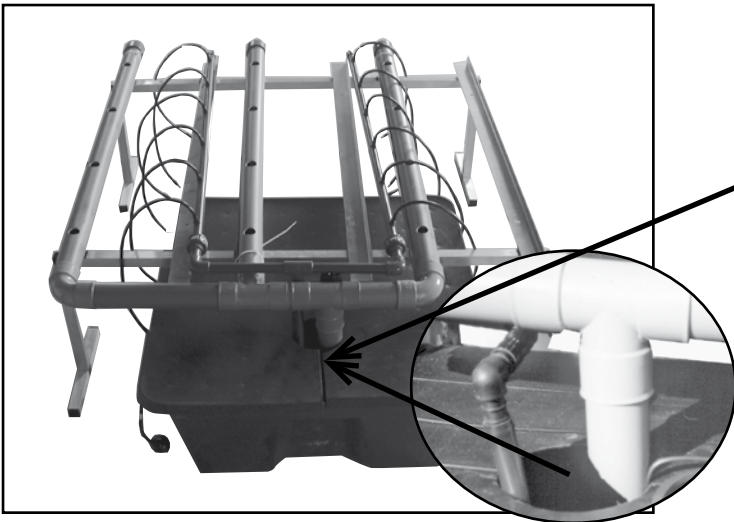

120 plants
L = 220 cm, l = 100 cm, H = 67 cm

	DPS HYDRO 1 m ²	DPS HYDRO 2 m ² *	Réf
A	1	1	RE04000
A ₁	1	1	CV02001
B	12	24	PO02000
C	1	1	PM11005 PM11007*
D	6	6	SP05002 SP05003*
E	1	1	RT11001 RT11004*
E ₁	1	1	RT11002 RT11005*
E ₂	1	1	RT11003 RT11006*
F	2	2	AL31001
G	1	1	AL21001 AL21002*
H	2	3	SP02001

	DPS HYDRO 1 m ²	DPS HYDRO 2 m ²	Réf
a	4	6	RA61003
b	4	6	RA61002
c	8	12	EI21018
d	12	18	EI21006
e	1	1	RT11007
f	6	8	FX11006
g	12	24	RA41006
h	12	24	EI21001
i	12	24	RA41004
j	24	48	PO02001
k	4	8	RA41002