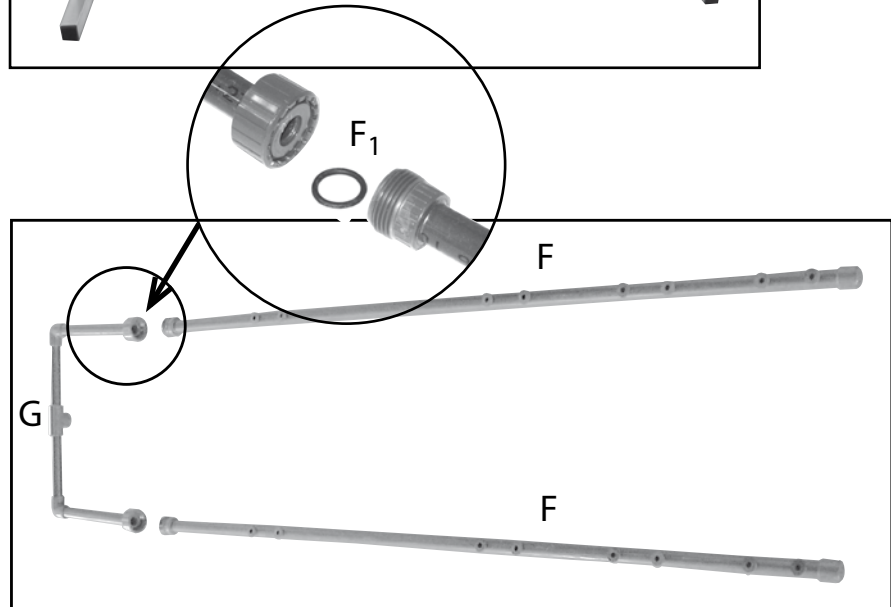

GHE

Bringing Nature and Technology Together
www.eurohydro.com

45 mn

GRATIS

Flora Series
1 L

Dutch Pot Hydro 1m²

60 plants
L = 120 cm, l = 100 cm, H = 67 cm

Dutch Pot Hydro 2m²

120 plants
L = 220 cm, l = 100 cm, H = 67 cm

	DPS HYDRO 1 m ²	DPS HYDRO 2 m ² *	Réf
A	1	1	RE04000
A ₁	1	1	CV02001
B	12	24	PO02000
C	1	1	PM11005 PM11007*
D	6	6	SP05002 SP05003*
E	1	1	RT11001 RT11004*
E ₁	1	1	RT11002 RT11005*
E ₂	1	1	RT11003 RT11006*
F	2	2	AL31001
G	1	1	AL21001 AL21002*
H	2	3	SP02001

	DPS HYDRO 1 m ²	DPS HYDRO 2 m ²	Réf
a	4	6	RA61003
b	4	6	RA61002
c	8	12	EI21018
d	12	18	EI21006
e	1	1	RT11007
f	6	8	FX11006
g	12	24	RA41006
h	12	24	EI21001
i	12	24	RA41004
j	24	48	PO02001
k	4	8	RA41002