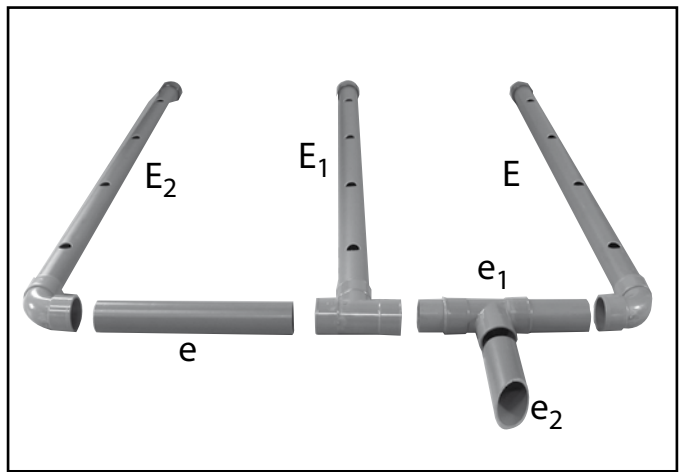

GHE

Bringing Nature and Technology Together
www.eurohydro.com

45 mn

GRATIS

Flora Series
1 L

Dutch Pot Hydro 1m²

60 plants
L = 120 cm, l = 100 cm, H = 67 cm

Dutch Pot Hydro 2m²

120 plants
L = 220 cm, l = 100 cm, H = 67 cm

	DPS HYDRO 1 m ²	DPS HYDRO 2 m ² *	Réf
A	1	1	RE04000
A ₁	1	1	CV02001
B	12	24	PO02000
C	1	1	PM11005 PM11007*
D	6	6	SP05002 SP05003*
E	1	1	RT11001 RT11004*
E ₁	1	1	RT11002 RT11005*
E ₂	1	1	RT11003 RT11006*
F	2	2	AL31001
G	1	1	AL21001 AL21002*
H	2	3	SP02001

	DPS HYDRO 1 m ²	DPS HYDRO 2 m ²	Réf
a	4	6	RA61003
b	4	6	RA61002
c	8	12	EI21018
d	12	18	EI21006
e	1	1	RT11007
f	6	8	FX11006
g	12	24	RA41006
h	12	24	EI21001
i	12	24	RA41004
j	24	48	PO02001
k	4	8	RA41002