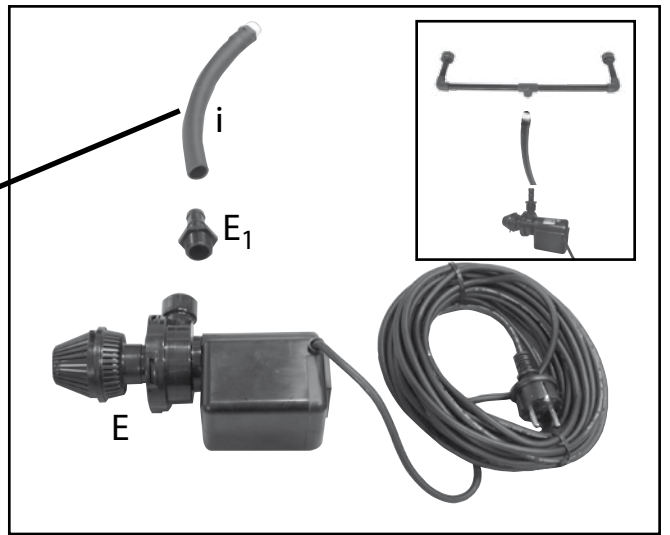

GHE

Bringing Nature and Technology Together
www.eurohydro.com

45 mn

GRATIS

Flora Series
1 L

Dutch Pot Hydro 1m²

60 plants
L = 120 cm, l = 100 cm, H = 67 cm

Dutch Pot Hydro 2m²

120 plants
L = 220 cm, l = 100 cm, H = 67 cm

	DPS HYDRO 1 m ²	DPS HYDRO 2 m ² *	Réf
A	1	1	RE04000
A ₁	1	1	CV02001
B	12	24	PO02000
C	1	1	PM11005 PM11007*
D	6	6	SP05002 SP05003*
E	1	1	RT11001 RT11004*
E ₁	1	1	RT11002 RT11005*
E ₂	1	1	RT11003 RT11006*
F	2	2	AL31001
G	1	1	AL21001 AL21002*
H	2	3	SP02001

	DPS HYDRO 1 m ²	DPS HYDRO 2 m ²	Réf
a	4	6	RA61003
b	4	6	RA61002
c	8	12	EI21018
d	12	18	EI21006
e	1	1	RT11007
f	6	8	FX11006
g	12	24	RA41006
h	12	24	EI21001
i	12	24	RA41004
j	24	48	PO02001
k	4	8	RA41002